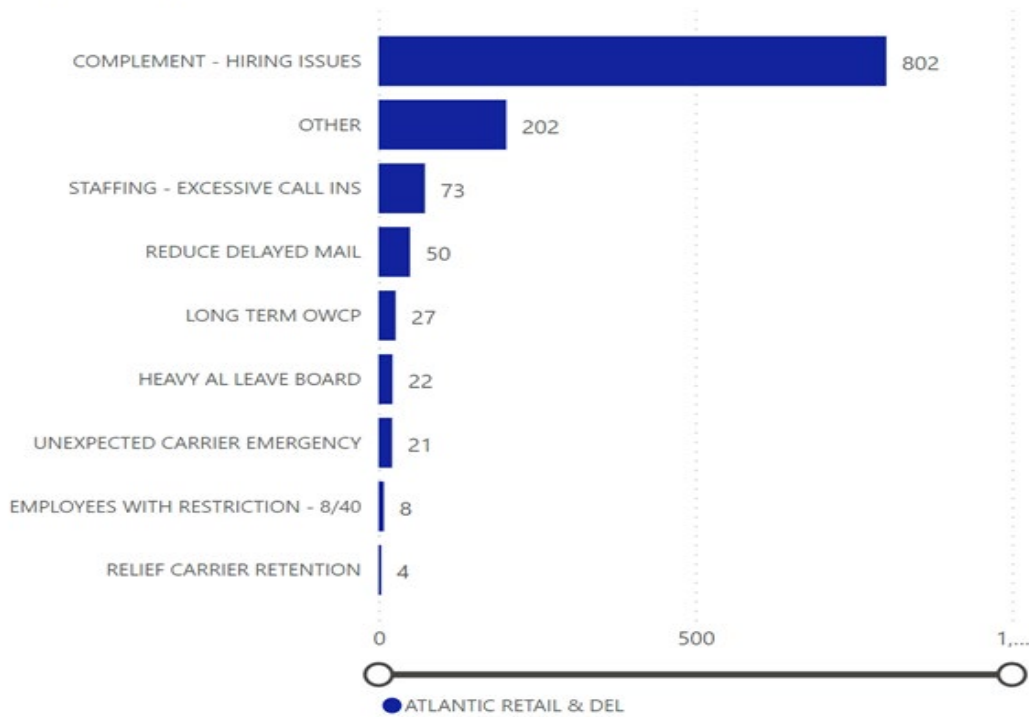

Atlantic

Area	District	Hours
ATLANTIC RETAIL & DEL	ME-NH-VT	604.22
ATLANTIC RETAIL & DEL	NEW YORK 3	194.50
ATLANTIC RETAIL & DEL	PENNSYLVANIA 1	119.67
ATLANTIC RETAIL & DEL	NORTH CAROLINA	88.95
ATLANTIC RETAIL & DEL	MA-RI	88.58
ATLANTIC RETAIL & DEL	VIRGINIA	69.92
ATLANTIC RETAIL & DEL	DE-PA2	36.00
ATLANTIC RETAIL & DEL	MARYLAND	8.00
Total		1,209.83

Total Hours by Reason