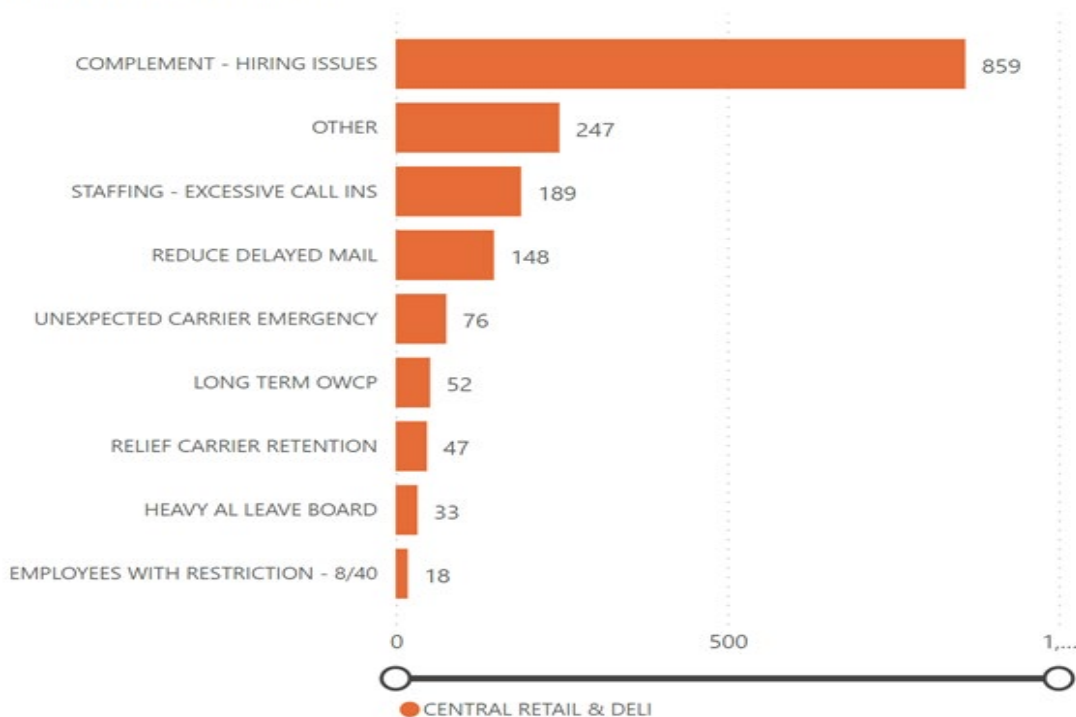

Results from March 10

Central

Area	District	Hours
CENTRAL RETAIL & DELI	MN-ND	602.62
CENTRAL RETAIL & DELI	WISCONSIN	404.25
CENTRAL RETAIL & DELI	IA-NE-SD	175.33
CENTRAL RETAIL & DELI	ILLINOIS 2	164.75
CENTRAL RETAIL & DELI	KY-WV	76.08
CENTRAL RETAIL & DELI	KS-MO	71.58
CENTRAL RETAIL & DELI	INDIANA	62.67
CENTRAL RETAIL & DELI	MICHIGAN 2	62.08
CENTRAL RETAIL & DELI	OHIO 1	29.50
CENTRAL RETAIL & DELI	ILLINOIS 1	16.20
CENTRAL RETAIL & DELI	OHIO 2	5.75
Total		1,670.82

Total Hours by Reason

Atlantic

Area	District	Hours
ATLANTIC RETAIL & DEL	ME-NH-VT	1,201.95
ATLANTIC RETAIL & DEL	NEW YORK 3	513.98
ATLANTIC RETAIL & DEL	PENNSYLVANIA 1	233.17
ATLANTIC RETAIL & DEL	NORTH CAROLINA	221.88
ATLANTIC RETAIL & DEL	MA-RI	185.83
ATLANTIC RETAIL & DEL	DE-PA2	142.92
ATLANTIC RETAIL & DEL	VIRGINIA	123.67
ATLANTIC RETAIL & DEL	MARYLAND	22.25
Total		2,645.65

Total

1,596.82

Total Hours by Reason

Southern

Area	District	Hours
SOUTHERN RETAIL & DEL	SOUTH CAROLINA	64.83
SOUTHERN RETAIL & DEL	AR-OK	56.17
SOUTHERN RETAIL & DEL	AL-MS	52.33
SOUTHERN RETAIL & DEL	TEXAS 1	41.42
SOUTHERN RETAIL & DEL	TENNESSEE	40.58
SOUTHERN RETAIL & DEL	FLORIDA 1	28.75
SOUTHERN RETAIL & DEL	GEORGIA	18.00
SOUTHERN RETAIL & DEL	LOUISIANA	8.83
SOUTHERN RETAIL & DEL	TEXAS 3	6.00
Total		316.92