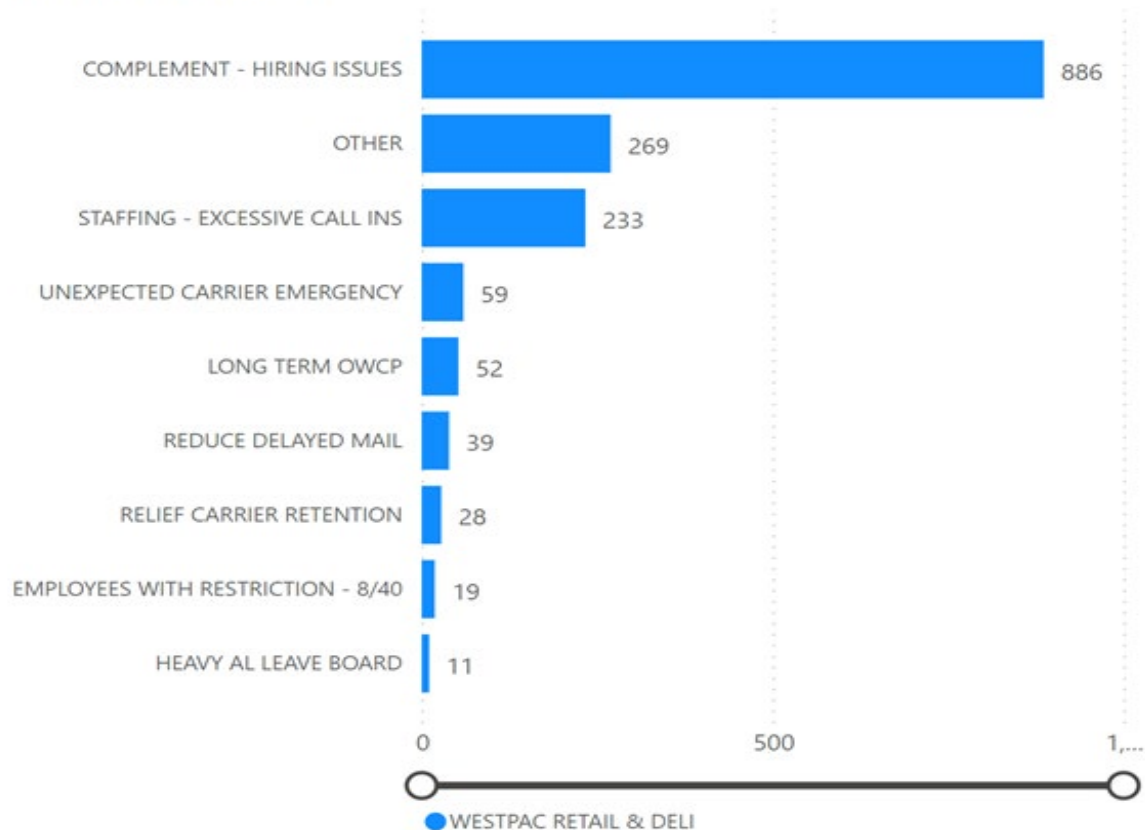

WestPac

Area	District	Hours
WESTPAC RETAIL & DELI	ID-MT-OR	722.82
WESTPAC RETAIL & DELI	WASHINGTON	303.50
WESTPAC RETAIL & DELI	CO-WY	263.33
WESTPAC RETAIL & DELI	CALIFORNIA 1	191.67
WESTPAC RETAIL & DELI	CALIFORNIA 2	74.50
WESTPAC RETAIL & DELI	NV-UT	19.50
WESTPAC RETAIL & DELI	CALIFORNIA 3	11.00
WESTPAC RETAIL & DELI	HAWAII	4.00
WESTPAC RETAIL & DELI	CALIFORNIA 5	3.50
WESTPAC RETAIL & DELI	CALIFORNIA 6	3.00

Total

1,596.82

Total Hours by Reason