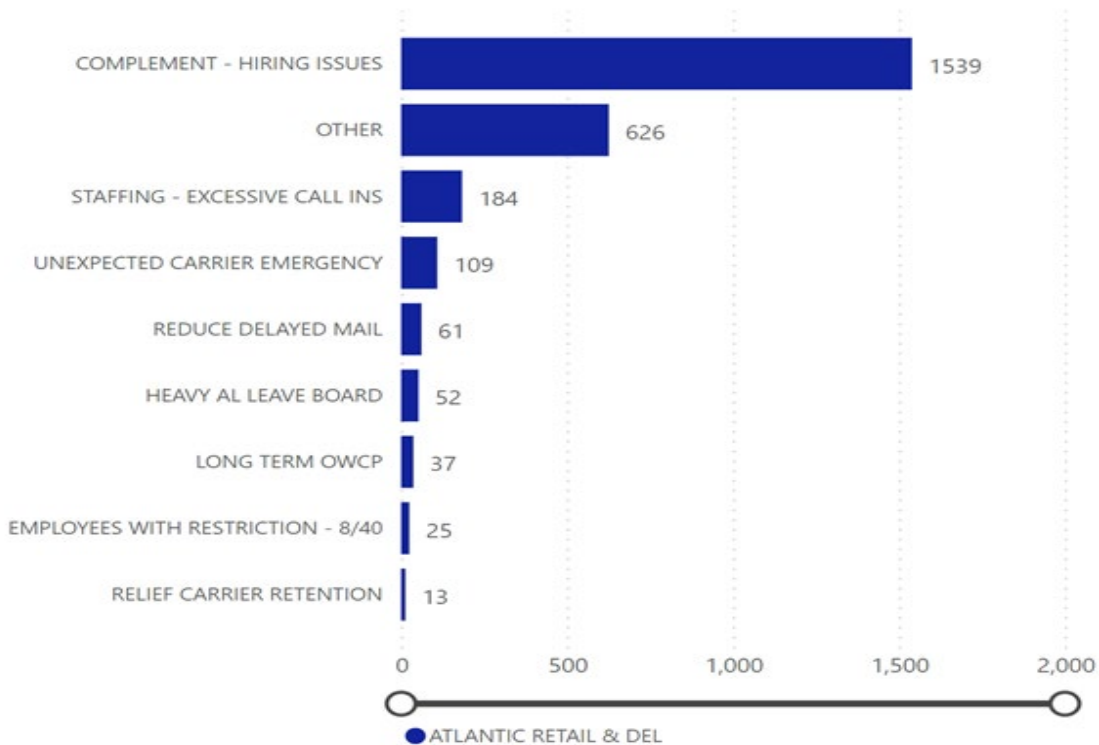

Atlantic

Area	District	Hours
ATLANTIC RETAIL & DEL	ME-NH-VT	1,201.95
ATLANTIC RETAIL & DEL	NEW YORK 3	513.98
ATLANTIC RETAIL & DEL	PENNSYLVANIA 1	233.17
ATLANTIC RETAIL & DEL	NORTH CAROLINA	221.88
ATLANTIC RETAIL & DEL	MA-RI	185.83
ATLANTIC RETAIL & DEL	DE-PA2	142.92
ATLANTIC RETAIL & DEL	VIRGINIA	123.67
ATLANTIC RETAIL & DEL	MARYLAND	22.25
Total		2,645.65

Total Hours by Reason